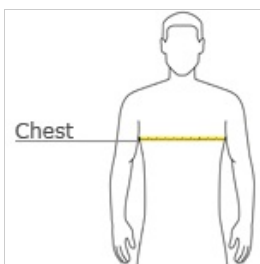

Youth Ultra Cotton® 100% Cotton T-Shirt 2000B

- 6-ounce, 100% cotton
- Seamless double-needle 3/4" collar
- Double-needle sleeves and hem
- Taped neck and shoulders
- Safety Green, Safety Orange and Safety Pink 50/50 cotton/poly
- Ash 99/1 cotton/poly
- Sports Grey 90/10 cotton/poly

front

back

HOW TO MEASURE

CHEST

With arms down at sides, measure around the upper body, under arms and over the fullest part of the chest.

SIZE CHART

	XS	S	M	L	XL
Size	4	6/8	10/12	14/16	18/20

COLOR INFORMATION